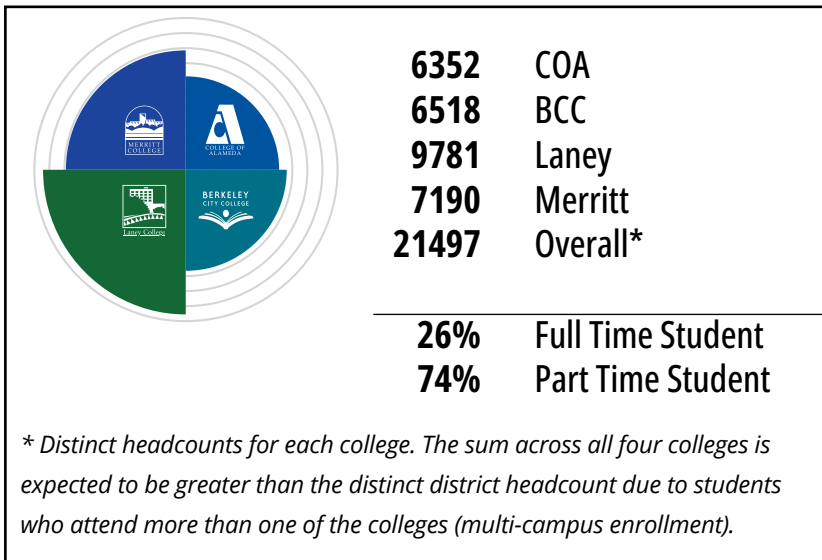

STUDENT HEADCOUNT