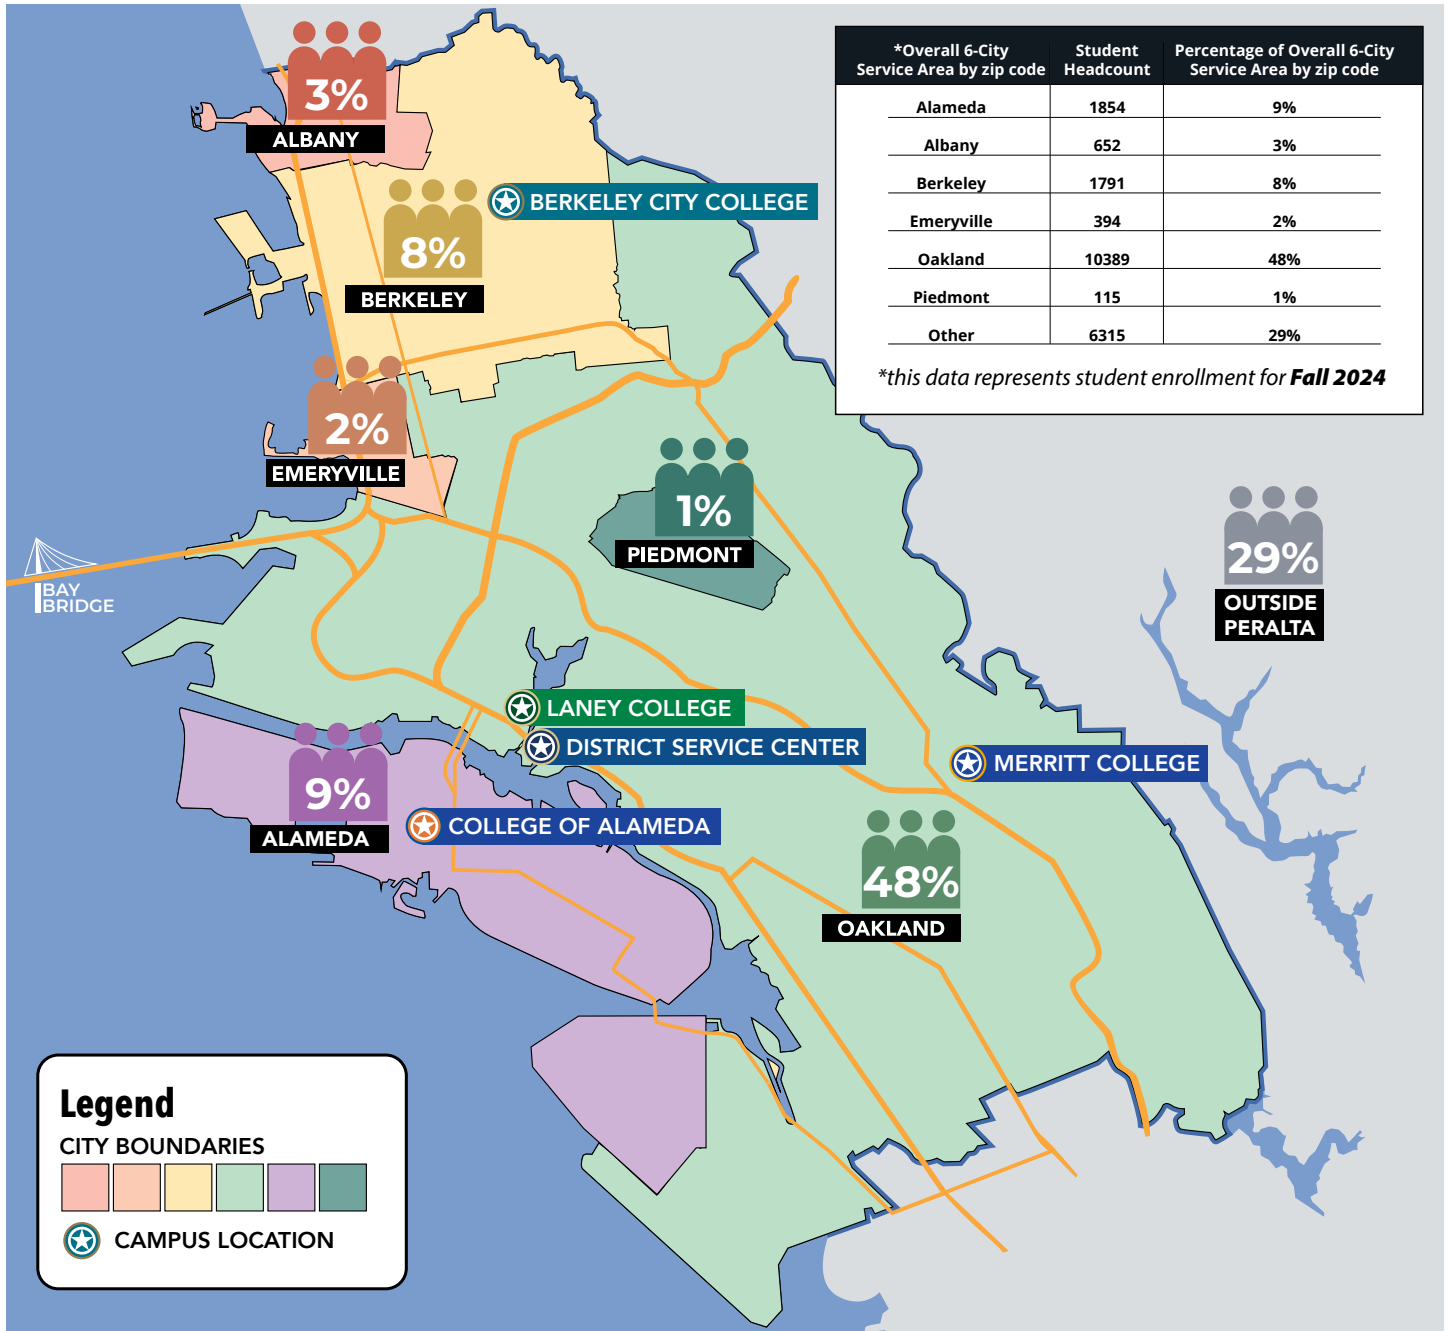

## AGE GROUPS

Students Attending Multiple PCCD Colleges in the Same Term

At Least 2 PCCD Colleges	43%
More than two PCCD Colleges	17%

# Enrollment Across Our Region

The Peralta Community College District serves the six cities of Oakland, Berkeley, Alameda, Piedmont, Emeryville, and Albany in northern Alameda County, California. The four colleges of Berkeley City College, College of Alameda, Laney College and Merritt College plus the District Service Center (DSC).