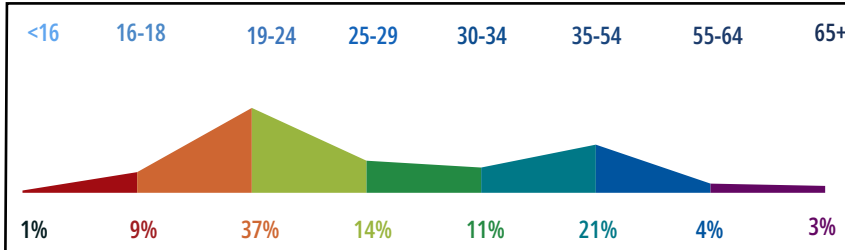

AGE GROUPS

Students Attending Multiple PCCD Colleges in the Same Term

At Least 2 PCCD Colleges	43%
More than two PCCD Colleges	17%

DEGREES AWARDED ACADEMIC YEAR 2023-2024

AWARD TYPE	COA	BCC	LANEY	MERRITT	TOTAL
ASSOCIATES	360	376	733	472	1,941
CERTIFICATE	282	356	486	555	1,679
NON-CREDIT CERT.		230	7	29	266
	642	962	1,226	1,056	3,886