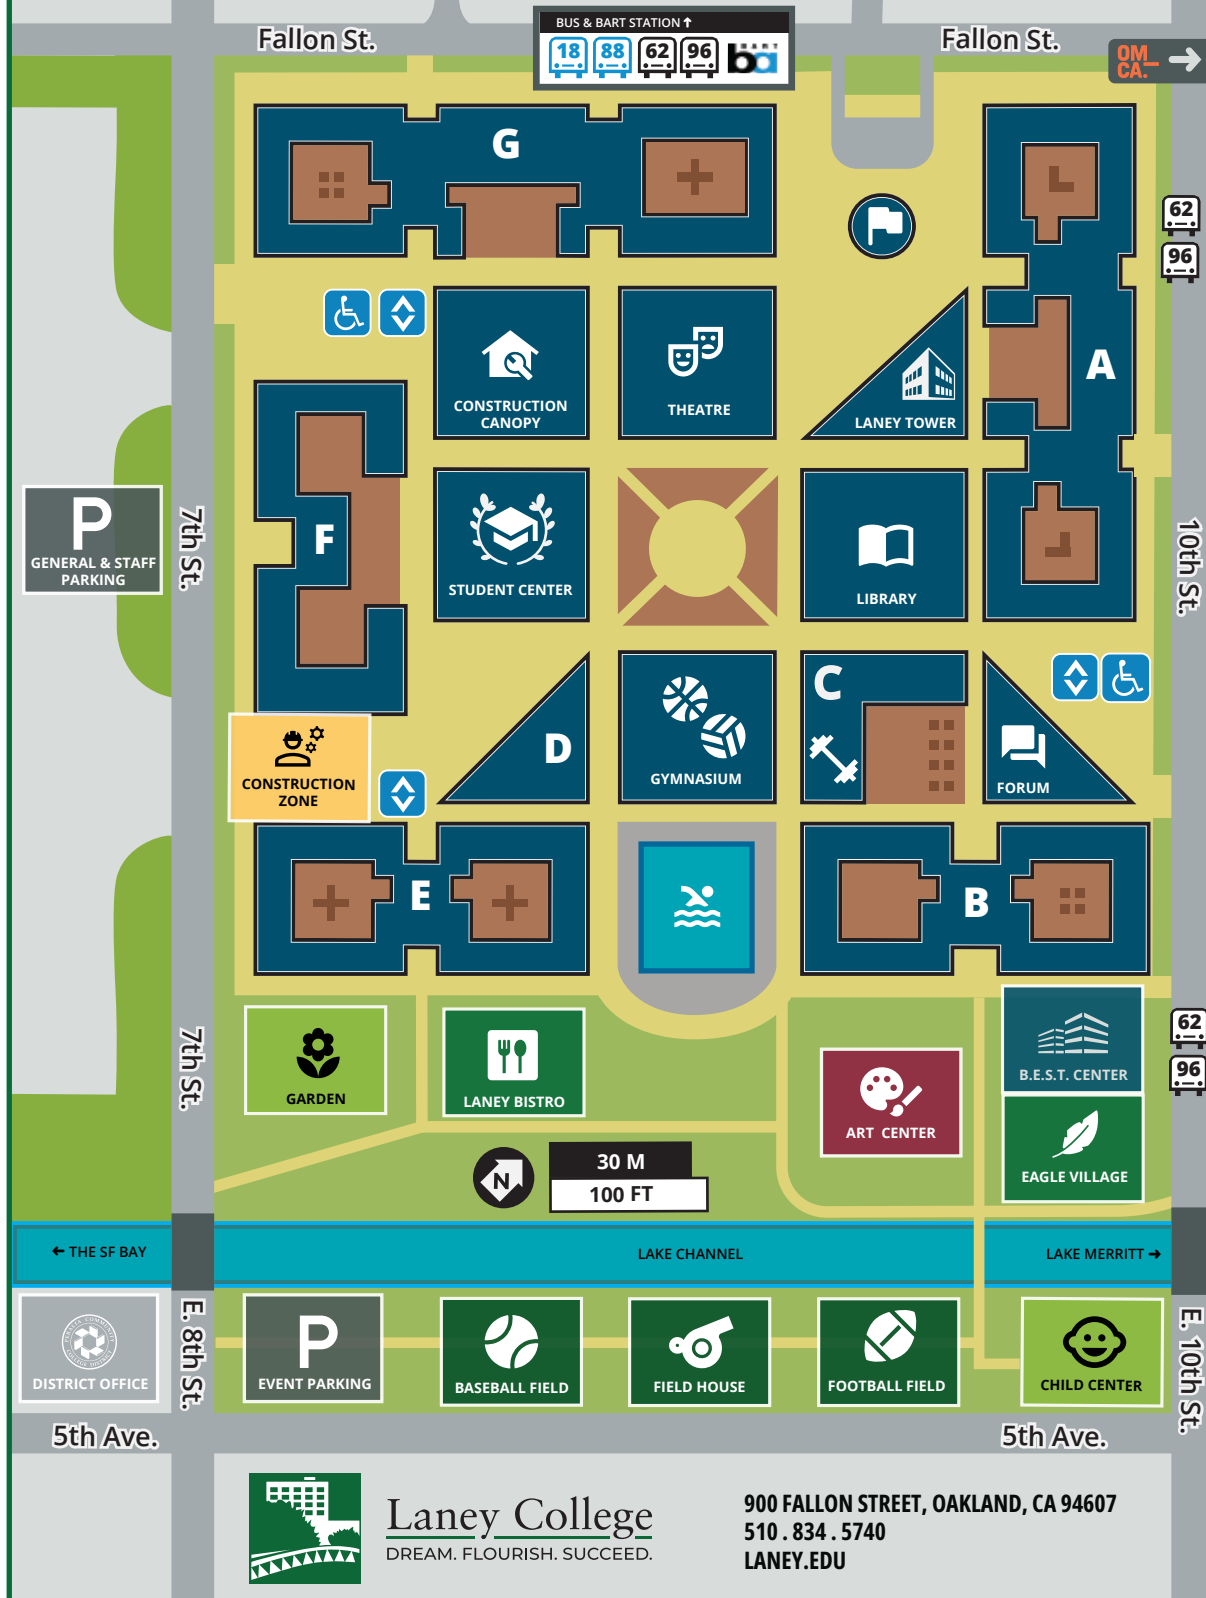

LANEY TOWER

- 1st Floor
 - Art Gallery
- 2nd Floor
 - Mental Wellness Services
 - UCRC
- 3rd Floor
 - Counseling
- 4th– 6th Floor
 - Faculty Offices
- 7th Floor
 - Office of Instruction
- 8th Floor
 - Office of Student Services
 - Office of the President

STUDENT CENTER

- 1st Floor
 - Bookstore
- 2nd Floor
 - Cafeteria/Food Pantry
 - Union Bank
- 3rd Floor
 - Eagles Nest
 - SOAR
- 4th Floor
 - ASLC/Clubs
 - Student Life
 - Medical Services

THEATRE

- Performing Arts Center
- Media & Comms Dept.
- Fab Lab

GYMNASIUM

- Upper Level
 - Volleyball/Basketball Courts
- Lower Level
 - APASS

A COMPLEX

- 1st Floor
 - Admissions & Records
 - Tutoring Center
 - Welcome Center
- 2nd Floor
 - Cashier's Office
 - Financial Aid
 - Gateway to College

Lower Level

- Laney Bistro

F COMPLEX

- Business Lab
- Student Tech Support

G COMPLEX

- Computer Info Systems Lab
- Math Lab

EAGLE VILLAGE

- Puente
- Umoja- UBAKA